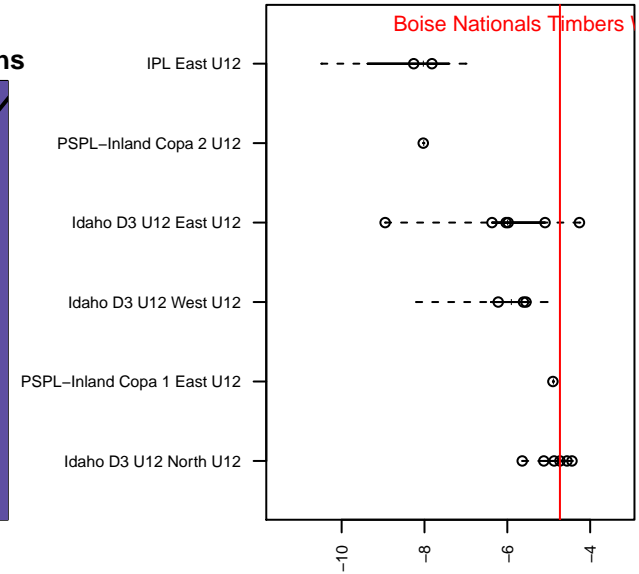

Boise Nationals Timbers White B05

Boise Nationals
 Boise, ID
 B05 total strength=817
 attack=1.79 defense=0.63
 fall league = Idaho D3 U12 North U12
 spr league = Spr Idaho D3 U12 North

alt names used:
 BOISE NATIONALS TIMBERS U12 2005 WHIT
 BOISE NATIONALS TIMBERS U12 2005 WHIT
 BOISE NATIONALS TIMBERS 2005 WHITE (II

Venues played:
 2016 Idaho D3 U12 North U12
 2016 Spr Idaho D3 U12 North
 2016 Canyon Rim Classic U13 B U13
 2016 ID Directors Cup U12B Gold U12

Boise Nationals Timbers White B05
 Dots are actual minus expected GF (blue circles) and GA (red triangles).
 Blue line is smoothed change in attack strength. Red is smoothed change in defense strength.

**attack and defense variance (black dot)
relative to other teams
and top 10 in region**

**attack and defense rating
relative to others at age
and all opponents in last 13 months**

Performance relative to 13 month average